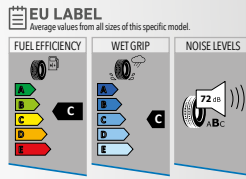

**EXTREME PERFORMANCE FOR
EXTREME CHALLENGES**