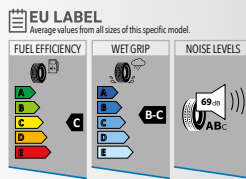

RF: REINFORCED
[Ⓜ]: RIM PROTECTOR

ST542 Naturen

Designed to be more fuel efficient with high mileage performance. Guarantees safety, durability and low rolling resistance.

ECO-FRIENDLY FUEL SAVING PERFORMANCE