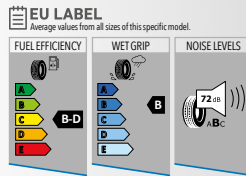

SUPERIOR WET GRIP PERFORMANCE