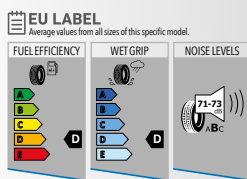

UNIQUE TRACTION ON ANY ROAD