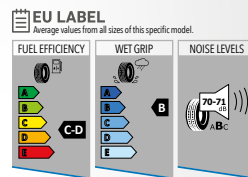

RF : REINFORCED
•• : Sizes with two rib design

ST532 Novaro

Designed and produced with latest technology. It offers good mileage and excellent braking performance in both wet and dry conditions.

GRIP THE ROAD SAFELY