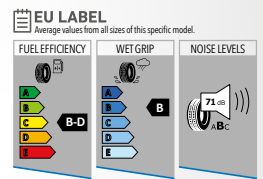

PolarMaxx

Winter Tire

Polarmaxx is a winter tyre developed to provide short braking distances. With its superior traction performance, it ensures safety on snowy roads at low temperatures.

SUPERIOR HANDLING WITH HIGH SNOW PERFORMANCE