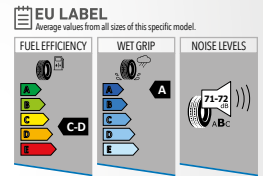

DON'T WORRY ABOUT LOAD IN WINTER