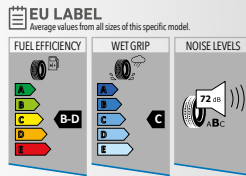

ULTIMATE PERFORMANCE ON ALL WEATHER CONDITIONS