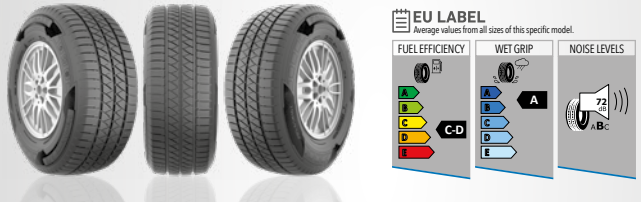

BALANCED PERFORMANCE IN ALL WEATHER AND ROAD CONDITIONS