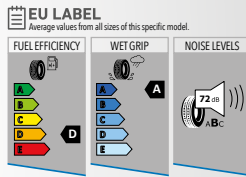

ULTIMATE PERFORMANCE AND LONG LIFE UNDER HEAVY LOAD