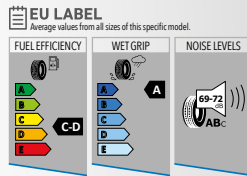

ULTIMATE SUMMER PERFORMANCE