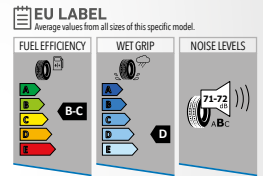

UNIQUE FOUR SEASON PERFORMANCE