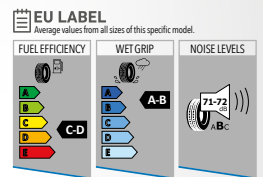

ENJOY THE ROAD EVEN UNDER HEAVY LOAD